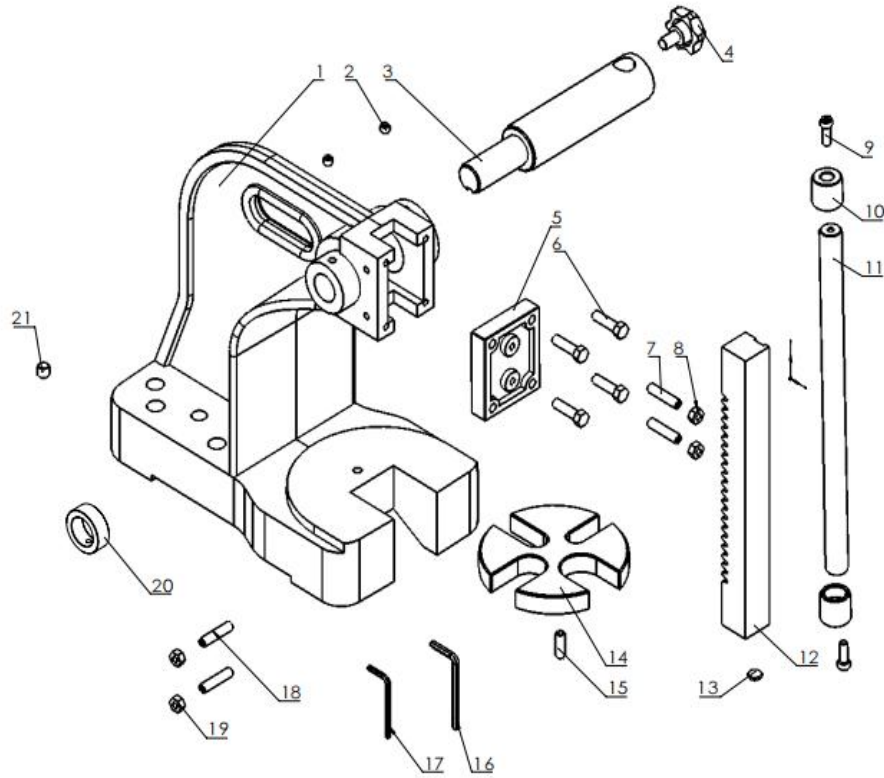

Explosive view of 23387 - BL 3T

| NO. | DESCRIPTION | QT'Y(PCS) |
|-----|----------------------------|-----------|
| 1 | Base | 1 |
| 2 | 6 x 6 oil cup | 2 |
| 3 | Pinion | 1 |
| 4 | Knob | 1 |
| 5 | Face plate | 1 |
| 6 | M8 x 30 hexagon head screw | 1 |
| 7 | M8 x 35 tight | 4 |
| 8 | M8 Hexagon nut | 2 |
| 9 | M6 x 16 hex socket | 2 |
| 10 | Cap | 2 |
| 11 | Arm-handle | 1 |
| 12 | Ram | 1 |
| 13 | Magnet | 1 |
| 14 | Anvil | 2 |
| 15 | 6 x 20 elastic pin | 2 |
| 16 | 5MM hex key | 1 |
| 17 | 4MM hex key | 1 |
| 18 | M8x35 tight | 1 |
| 19 | M8 Hexagon nut | 1 |
| 20 | Limited ring | 1 |
| 21 | M8 x 10 tight | 1 |