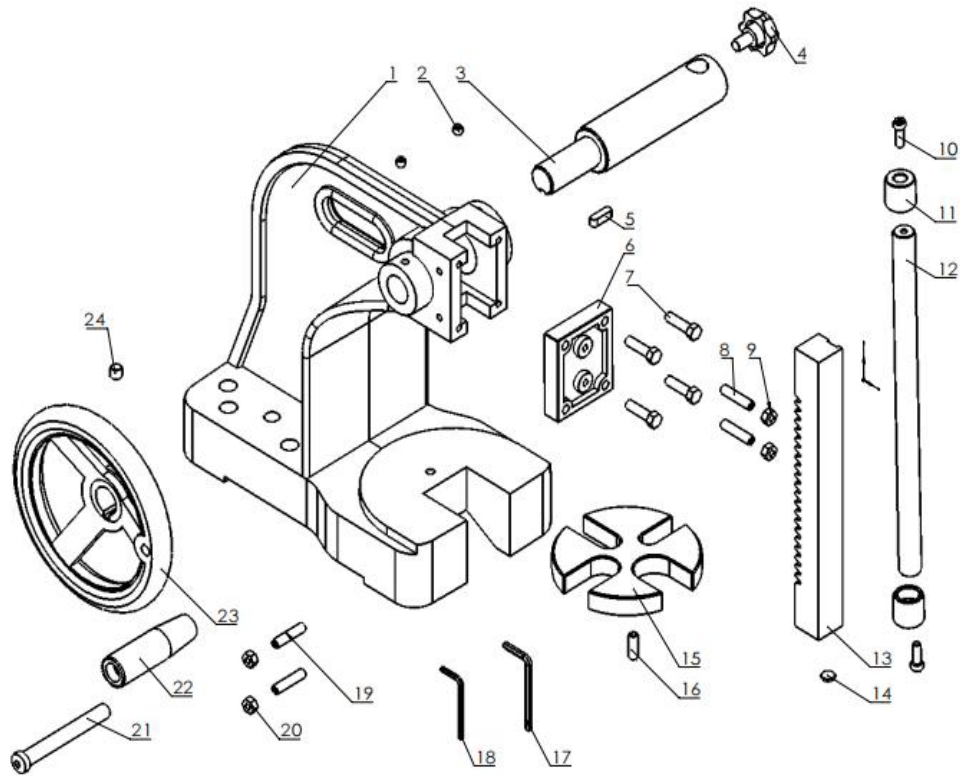

### Explosive view of 23381 - BL 1T

NO.	DESCRIPTION	QT'Y(PCS)
1	Base	1
2	6 x 6 oil cup	2
3	Pinion	1
4	Knob	1
5	6 x 20 flat key	1
6	Face plate	1
7	M6 x 25 hexagon head screw	4
8	M6 x 30 tight	2
9	M6 Hexagon nut	2
10	M5x16 hex socket	2
11	Cap	2
12	Arm-handle	1
13	Ram	1
14	Magnet	1
15	Anvil	1
16	6 x 20 Table pin	1
17	3MM hex key	1
18	4MM hex key	1
19	M6x30 tight	2
20	M6 Hexagon nut	2
21	Crank rod	1
22	Crank sleeve	1
23	Handwheel	1
24	M8 x 10 tight	1